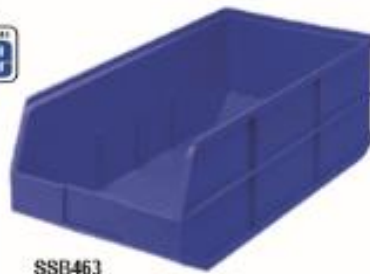

STACKABLE SHELF BIN

STACKABLE SHELF BIN

SSB461

Shown with Cross Divider
(Sold Separately)

SSB463

SSB483

SSB485

SSB465

Stackable Shelf Bins

Quantum's exclusive Stackable Shelf Bins are an industry first and are ideal for medium size and large or heavy item storage. These strong, durable polypropylene bins are available in 4 lengths and 3 widths. 12", 14" and 18" deep bins have a built in rear hanger which allows bin to hang from lowered panels and rails. Bins have a raised front opening when compared to any like product allowing you to truly maximize the complete bin's storage capacity. Optional cross dividers allow flexibility and keep parts organized. Waterproof bins resist rust and corrosion. Large molded in front label slots for ID labels. Autoclavable up to 250°F and resistant to extreme cold. Available in Black, Blue, Gray, Ivory and Orange.

MODEL NO.	OUTSIDE DIMENSIONS L" x W" x H"	INSIDE DIMENSIONS L" x W" x H"	CTN QTY	CTN WGT	DIVIDER	CTN QTY	CTN WGT
NEW! Stacking Shelf Bins Available in Black, Blue, Gray, Ivory and Orange							
SSB423	12" x 8-1/4" x 7"	11-1/2" x 7-3/8" x 6-1/2"	6	9 lbs	DSS403	6	1 lb
SSB425	12" x 11" x 7"	11-1/2" x 10-1/8" x 6-1/2"	6	10 lbs	DSS405	6	2 lbs
SSB441	14" x 6" x 7"	13-1/2" x 5-3/8" x 6-1/2"	12	19 lbs	DSS401	6	1 lb
SSB443	14" x 8-1/4" x 7"	13-1/2" x 7-3/8" x 6-1/2"	12	21 lbs	DSS403	6	1 lb
SSB445	14" x 11" x 7"	13-1/2" x 10-1/8" x 6-1/2"	6	12 lbs	DSS405	6	2 lbs
SSB461	18" x 6" x 7"	17-1/2" x 5-3/8" x 6-1/2"	6	16 lbs	DSS401	6	1 lb
SSB463	18" x 8-1/4" x 7"	17-1/2" x 7-3/8" x 6-1/2"	6	18 lbs	DSS403	6	1 lb
SSB465	18" x 11" x 7"	17-1/2" x 10-1/8" x 6-1/2"	6	20 lbs	DSS405	6	2 lbs
SSB483	20-1/2" x 8-1/4" x 7"	20" x 7-3/8" x 6-1/2"	6	20 lbs	DSS403	6	1 lb
SSB485	20-1/2" x 11" x 7"	20" x 10-1/8" x 6-1/2"	6	27 lbs	DSS405	6	2 lbs