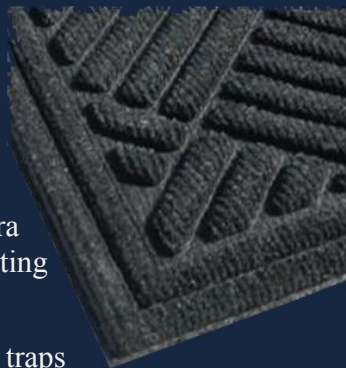

The ultimate solution for “green” front entrance matting. Our specially engineered eco friendly mats are made from recycled tires and plastic bottles.

EcoCross

- 88% “Green”
- Needlepunch carpet with extra course fibers and surface coating for high traffic areas
- Heavy duty pattern & border traps dirt & water
- Stain & fade resistant

EcoSquares

- 95% “Green”
- Needlepunch carpet with course fibers for medium traffic areas
- Heavy duty pattern & border traps dirt & water
- Stain & fade resistant

Sizes

Charcoal Gray (CG)

Gray (G)

Blue (B)

3', 4', & 6' widths up to 60' length

Blends

Smoke (SM) Charcoal Gray (CG) Walnut (WT) Beige (BG) Blue (B) Green (GN) Red (R)

Solids

Black (B) Gray (G) Navy (NY) Burgundy (BY)

The Chevron

- Herringbone needlepunch carpet
- Course fibers clean shoes from any direction
- Slip resistant vinyl backing
- Great for medium traffic areas
- Stain & fade resistant

Sizes

24' x 36' 36' x 120'
 36' x 48' 48' x 72'
 36' x 60' 48' x 96'
 36' x 72'

3', 4', & 6' widths up to 60' length

Pepper (P) Dark Gray (DG) Medium Brown (MB) Blue (BL) Green (GN) Red (R)