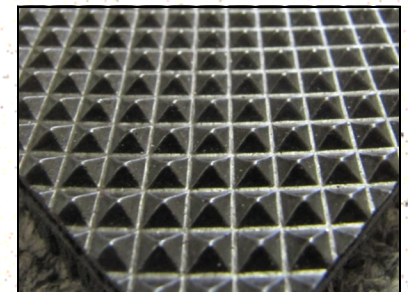

WORLD'S LEADING ORTHO TUFF SCRAPE

American Made
Ergonomically Designed

Scrape & trap dirt and debris from your shoes with this revolutionary scraper mat. It's rugged design and easy to clean surface make it second to none!

Part #	Size	List Price
PTSM4272316	42" x 6' x 3/16"	\$139.00
* Custom sizes available without wording—\$6.99 / sq. ft		
<i>"Thank You For Your Business"</i>		
PTSM4272316TY	42" x 6' x 3/16"	\$159.00
Custom wording available, minimum order may apply. Contact your sales Rep for a quote!		
Custom sizes available in larger quantities, extended lead time may apply.		
* Weighs 0.70 lbs/sq ft. *		

Features & Benefits:

- Top surface is manufactured from our indestructible TUFF Skin material
- Revolutionary pattern effortlessly removes dirt & debris from shoes preventing these substances from being tracked into your place of business
- Superior traction reduces slips and falls from slick conditions on your doorstep
- Lightweight and easy to clean
- Low profile to reduce tripping and falling
- Closed cell construction prevents water penetration