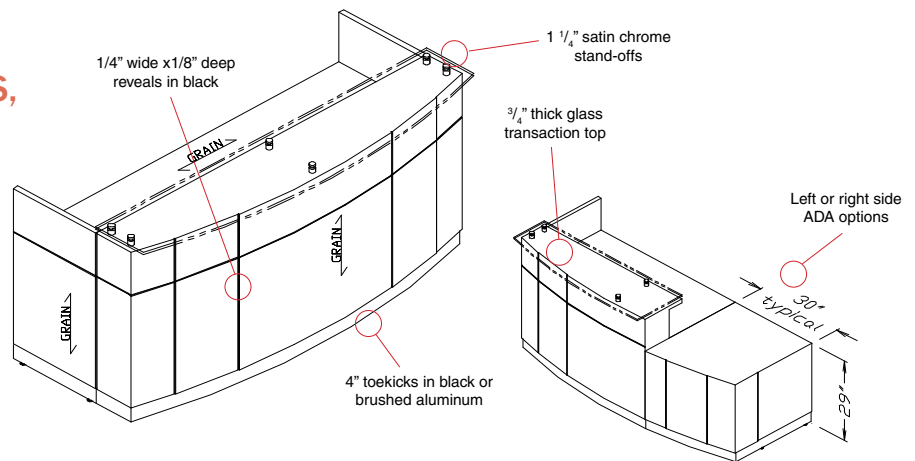

## Create a striking first impression with the WILLOW RECEPTION SERIES,

featuring a bowfront design with laminate or wood veneer, a glass transaction top, and 3" overhang on satin chrome stand-offs. Design includes accents of black reveals with toekicks and pedestal pulls in black or satin finish. Matching credenzas and end tables also available.