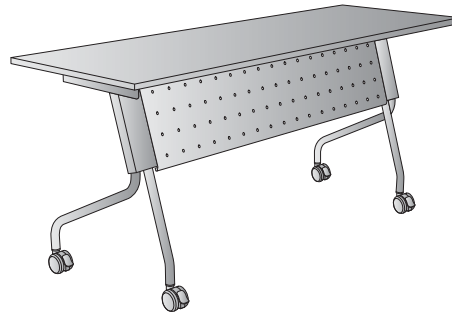

72 x 24 Tables

84226TG
6' Titanium Frame with Grey Top
72"x24x29.5"H Training Table
CU:6.4 WT: 94.6
Components: 842FM6-T, 842T26-G

84226TC
6' Titanium Frame with Cherry Top
72"x24x29.5"H Training Table
CU:6.4 WT: 94.6
Components: 842FM6-T, 842T26-C

84226TM
6' Titanium Frame with Mahogany Top
72"x24x29.5"H Training Table
CU:6.4 WT: 94.6
Components: 842FM6-T, 842T26-M

84226TP
6' Titanium Frame with Maple Top
72"x24x29.5"H Training Table
CU:6.4 WT: 94.6
Components: 842FM6-T, 842T26-P

84226BG
6' Black Frame with Grey Top
72"x24x29.5"H Training Table
CU:6.4 WT: 94.6
Components: 842FM6-B, 842T26-G

84226BC
6' Black Frame with Cherry Top
72"x24x29.5"H Training Table
CU:6.4 WT: 94.6
Components: 842FM6-B, 842T26-C

84226BM
6' Black Frame with Mahogany Top
72"x24x29.5"H Training Table
CU:6.4 WT: 94.6
Components: 842FM6-B, 842T26-M

84226BP
6' Black Frame with Maple Top
72"x24x29.5"H Training Table
CU:6.4 WT: 94.6
Components: 842FM6-B, 842T26-P