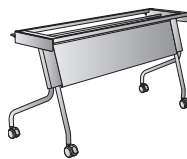

Top locks into position whether upright or horizontal. Frame features modesty panel and (4) locking casters. Tops are 1" -thick laminate with smooth, impact-resistant 3mm PVC edges. Great complement to ProLine II 83000/84000 folding/nesting chairs.

Tops

842T26
Table Top
72"x24"
CU:1.9 WT:44

842T25
Table Top
60"x24"
CU:1.6 WT:36.7

842T24
Table Top
48"x24"
CU:1.3 WT:29.7

Grey (G)

Cherry (C)

Mahogany (M)

Maple (P)

Frames

842FM6
6' Frame
CU:4.5 WT:50.6

842FM5
5' Frame
CU:3.7 WT:46.2

842FM4
4' Frame
CU:2.9 WT:40.7

Titanium (T)

Black (B)

TYPICALS

72 x 24 Tables