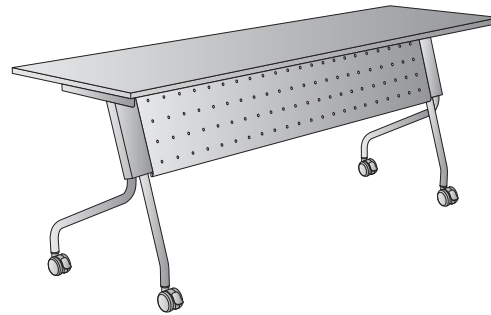

Top locks into position whether upright or horizontal. Frame features modesty panel and (4) locking casters. Tops are 1" -thick laminate with smooth, impact-resistant 3mm PVC edges. Great complement to ProLine II 83000/84000 folding/nesting chairs.

Frames

842FM6
6' Frame
CU:4.5 WT:50.6

842FM5
5' Frame
CU:3.7 WT:46.2

842FM4
4' Frame
CU:2.9 WT:40.7

Titanium (T)

Black (B)

TYPICALS

72 x 24 Tables

84226TG
6' Titanium Frame with Grey Top
 72"x24x29.5"H Training Table
 CU:6.4 WT: 94.6
 Components: 842FM6-T, 842T26-G

84226TC
6' Titanium Frame with Cherry Top
 72"x24x29.5"H Training Table
 CU:6.4 WT: 94.6
 Components: 842FM6-T, 842T26-C