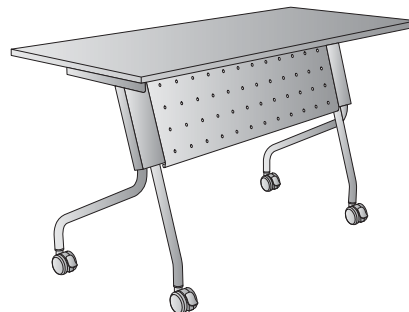

60 x 24 Tables

84225TG
5' Titanium Frame with Grey Top
60"x24x29.5"H Training Table
CU:5.3 WT:82.9
Components: 842FM5-T, 842T25-G

84225TC
5' Titanium Frame with Cherry Top
60"x24x29.5"H Training Table
CU:5.3 WT:82.9
Components: 842FM5-T, 842T25-C

84225TM
5' Titanium Frame with Mahogany Top
60"x24x29.5"H Training Table
CU:5.3 WT:82.9
Components: 842FM5-T, 842T25-M

84225TP
5' Titanium Frame with Maple Top
60"x24x29.5"H Training Table
CU:5.3 WT:82.9
Components: 842FM5-T, 842T25-P

84225BG
5' Black Frame with Grey Top
60"x24x29.5"H Training Table
CU:5.3 WT:82.9
Components: 842FM5-B, 842T25-G

84225BC
5' Black Frame with Cherry Top
60"x24x29.5"H Training Table
CU:5.3 WT:82.9
Components: 842FM5-B, 842T25-C

84225BM
5' Black Frame with Mahogany Top
60"x24x29.5"H Training Table
CU:5.3 WT:82.9
Components: 842FM5-B, 842T25-M

84225BP
5' Black Frame with Maple Top
60"x24x29.5"H Training Table
CU:5.3 WT:82.9
Components: 842FM5-B, 842T25-P